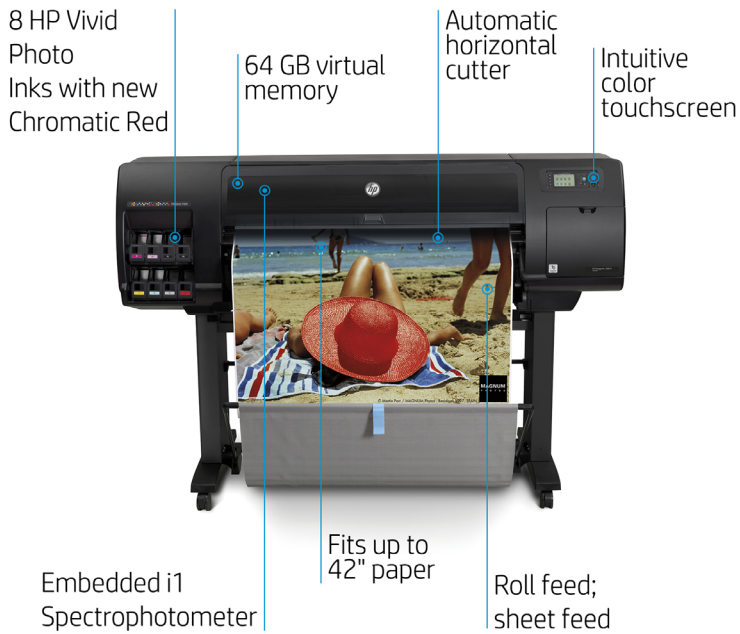

IMPRESSIVE – Meet high-quality expectations

Help your customers stand out from impactful photos to detailed maps/line drawings, with optimised printheads. Avoid rework with consistent, accurate colour across prints and printers, with embedded spectrophotometer. Meet your customers' expectations for precise colours with HP Professional PANTONE® colour emulation.

PRODUCTIVE – Increase your production volumes

Accommodate production peaks with print speeds up to 212 ft²/h (19.7 m²/h) on glossy and 548 ft²/h (50.9 m²/h) on plain paper. Handle more jobs with 500 GB hard disk capacity. Work without interruption with long media rolls, 775-ml HP ink cartridges, and a built-in take-up reel.

HP DesignJet Z6810 42"  At a glance 

Main features

Print

8 Original HP Vivid Photo Inks

HP DesignJet Z6810 42"

Up to 42" paper roll

Intuitive color touchscreen

Highlighted features